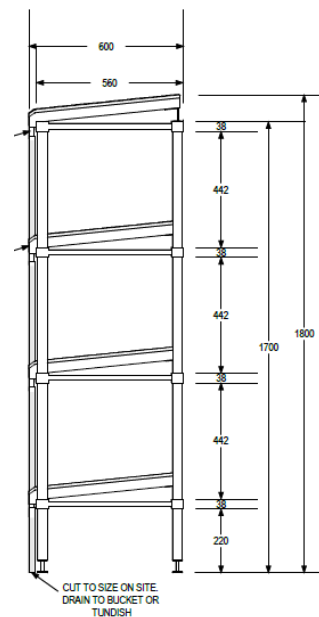

SIMPLY STAINLESS

www.simplystainless.com

Modular sinks tables and shelves

SPECIFICATION	
Frames	38mm stainless tube, stainless disc feet
Tops	1.2mm gauge, double grub screw collars
Feet	Stainless Steel disc feet, welded stainless insert

SPECIFICATION	
Frames	38mm stainless tube, stainless disc feet, plastic drainage tube, spigot and gutter
Tops	1.2mm gauge, double grub screw collars

17	4 TIER SHELVING AND DEFROST RACK	
	Product Code	Dimensions
	17-0900 (to 1500)	900mm x 525mm x 1800mm
	17-DF-0900 (to 1200)	900mm x 600mm x 1800mm