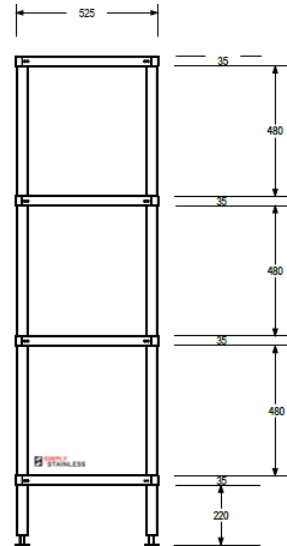

SIMPLY STAINLESS

www.simplystainless.com

Modular sinks tables and shelves

SPECIFICATION	
Frames	38mm stainless tube, stainless disc feet
Tops	1.2mm gauge, double grub screw collars
Feet	Stainless Steel disc feet, welded stainless insert

SPECIFICATION	
Frames	38mm stainless tube, stainless disc feet, plastic drainage tube, spigot and gutter
Tops	1.2mm gauge, double grub screw collars

17	4 TIER SHELVING AND DEFROST RACK	
	Product Code	Dimensions
	17-0900 (to 1500)	900mm x 525mm x 1800mm
	17-DF-0900 (to 1200)	900mm x 600mm x 1800mm